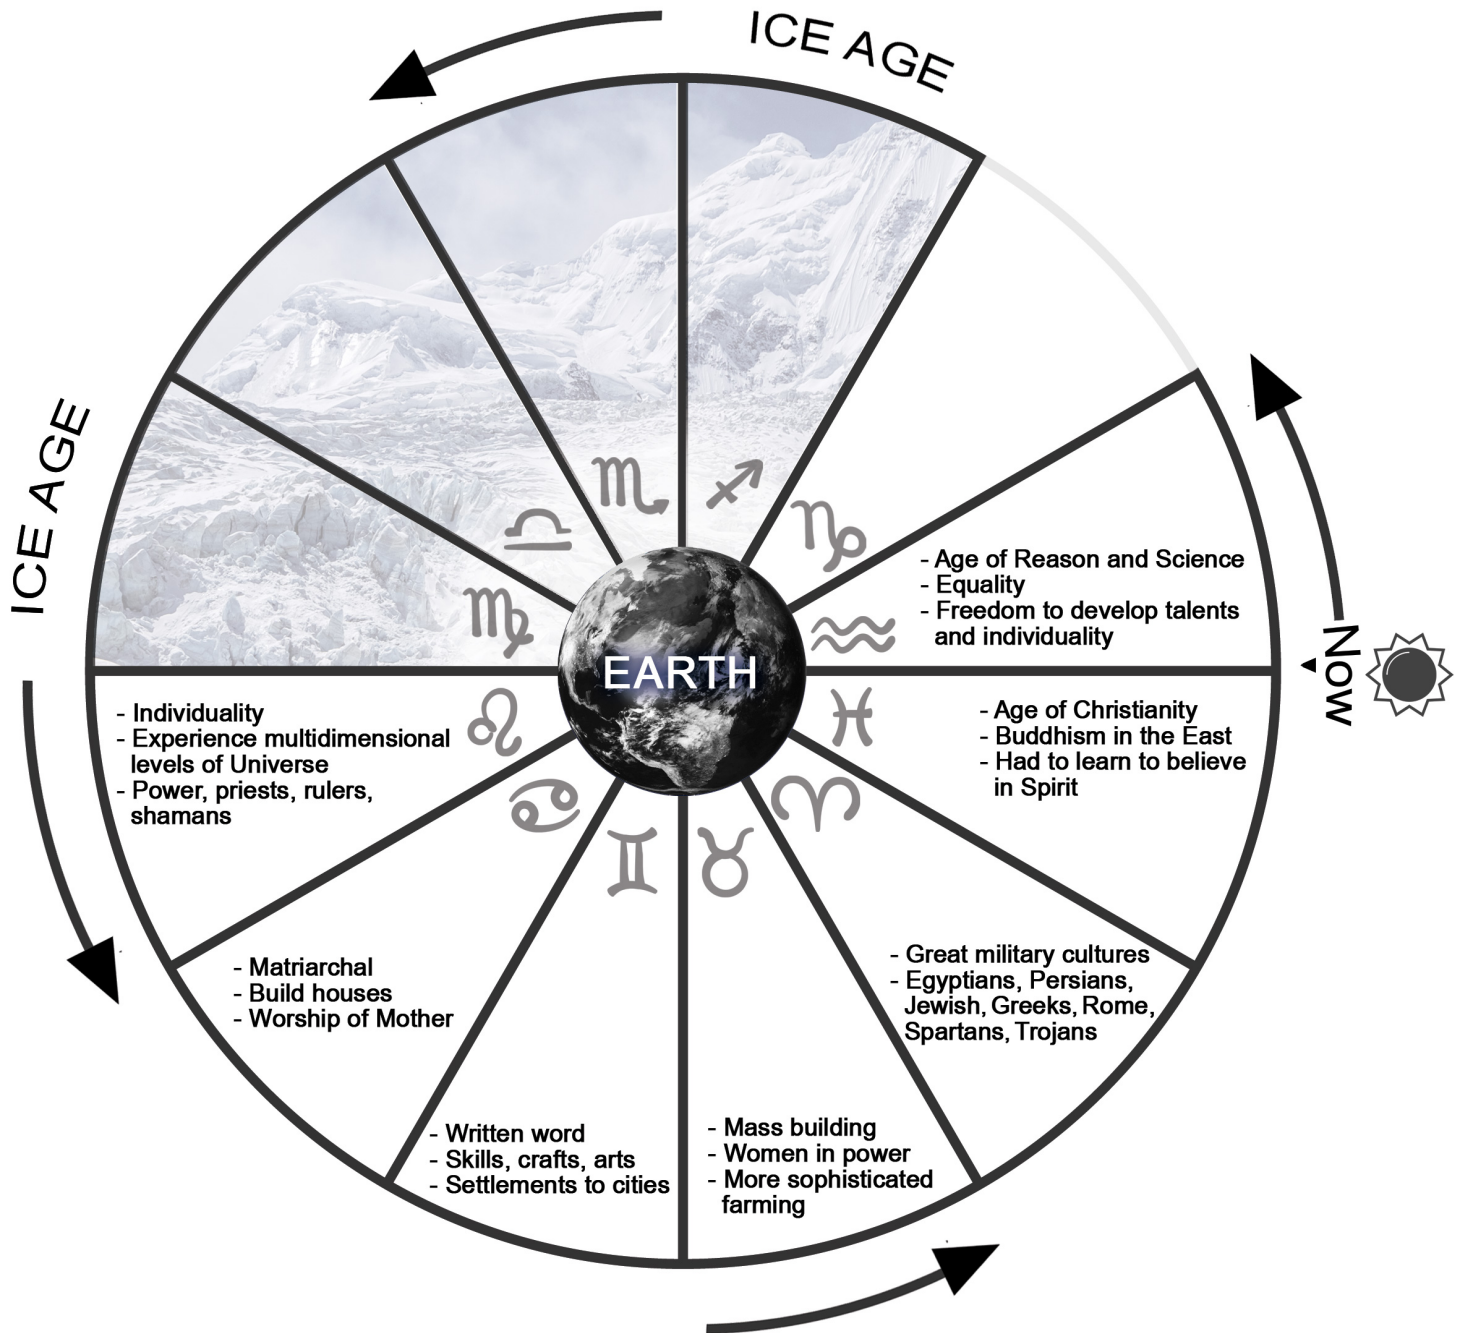

4 NORTH STARS

(Adaped from MyDarkSky.org)

One Platonic Year (26,000 years)

Earth's Precessional Cross

2160 YEARS AGO

30° TO ERECT

2000 AD (NOW)

ERECT CROSS

(Adaped from Nick Anthony Fiorenza)

Astrological Ages Through a Platonic Year (26,000 yrs.)

Astrological Ages - Attributes

Note: The Ice Age preceded the Golden Age of Leo, so the top part is the Ice Age, with the exception of the Aquarian Age, which is now.