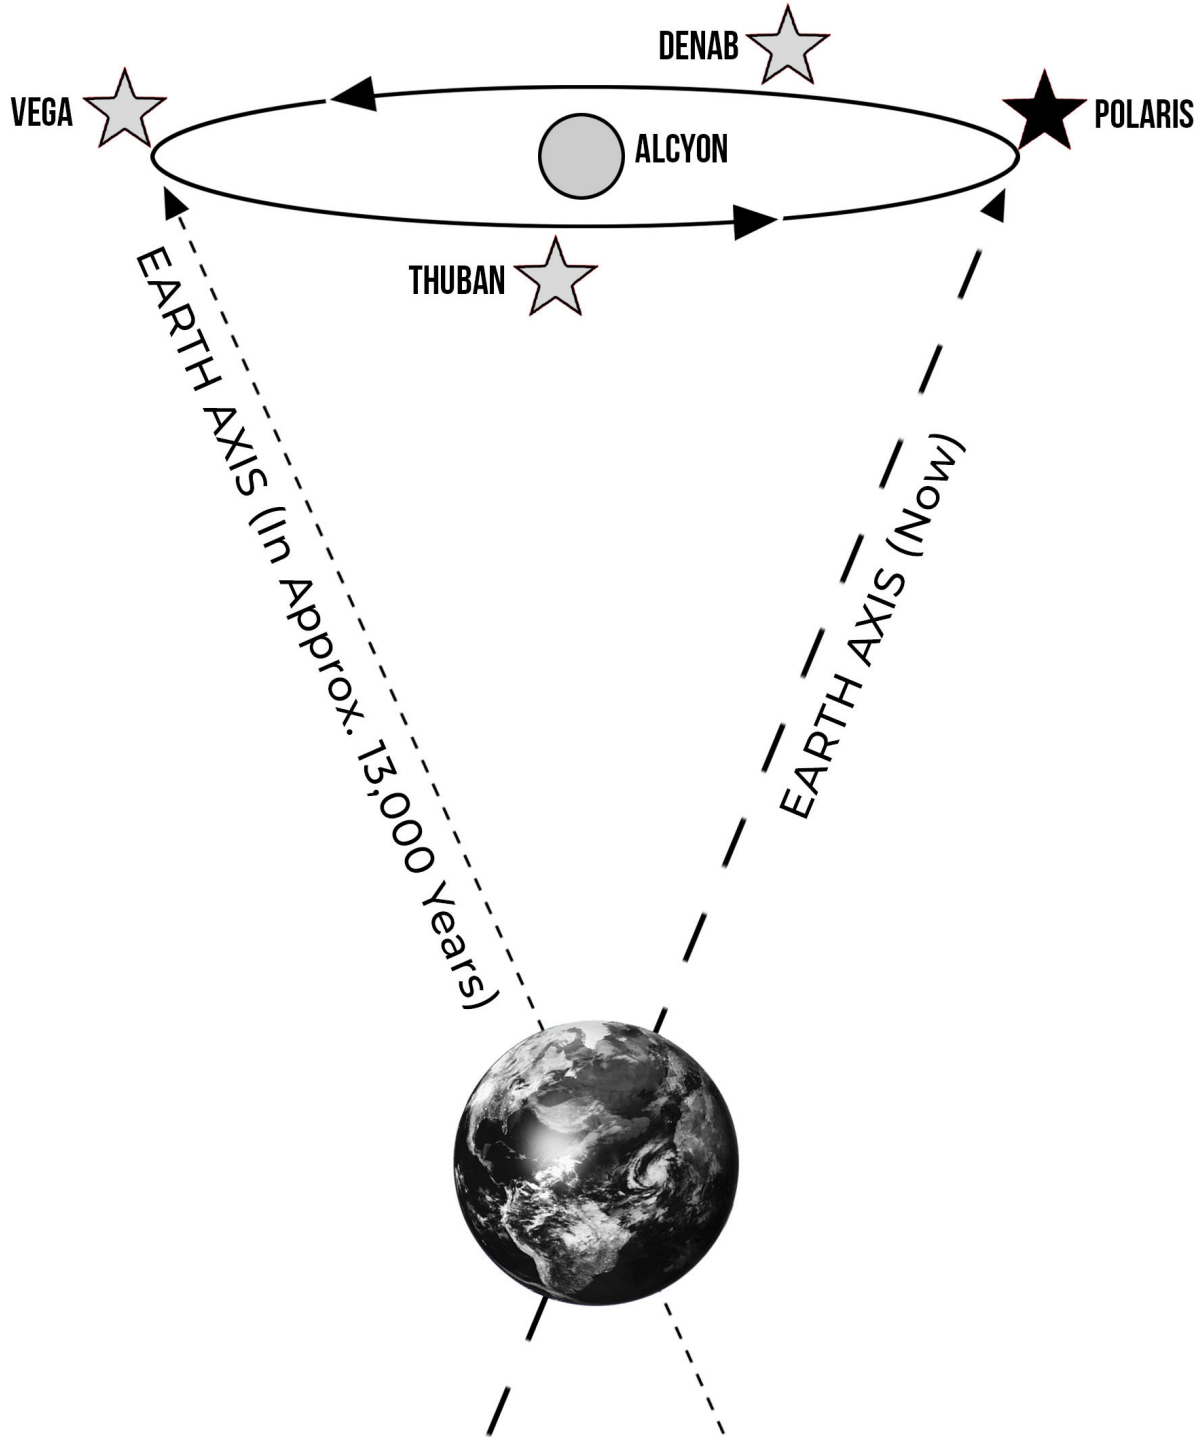

4 NORTH STARS

(Adaped from MyDarkSky.org)

One Platonic Year (26,000 years)

Earth's Precessional Cross

2160 YEARS AGO

30° TO ERECT

2000 AD (NOW)

ERECT CROSS