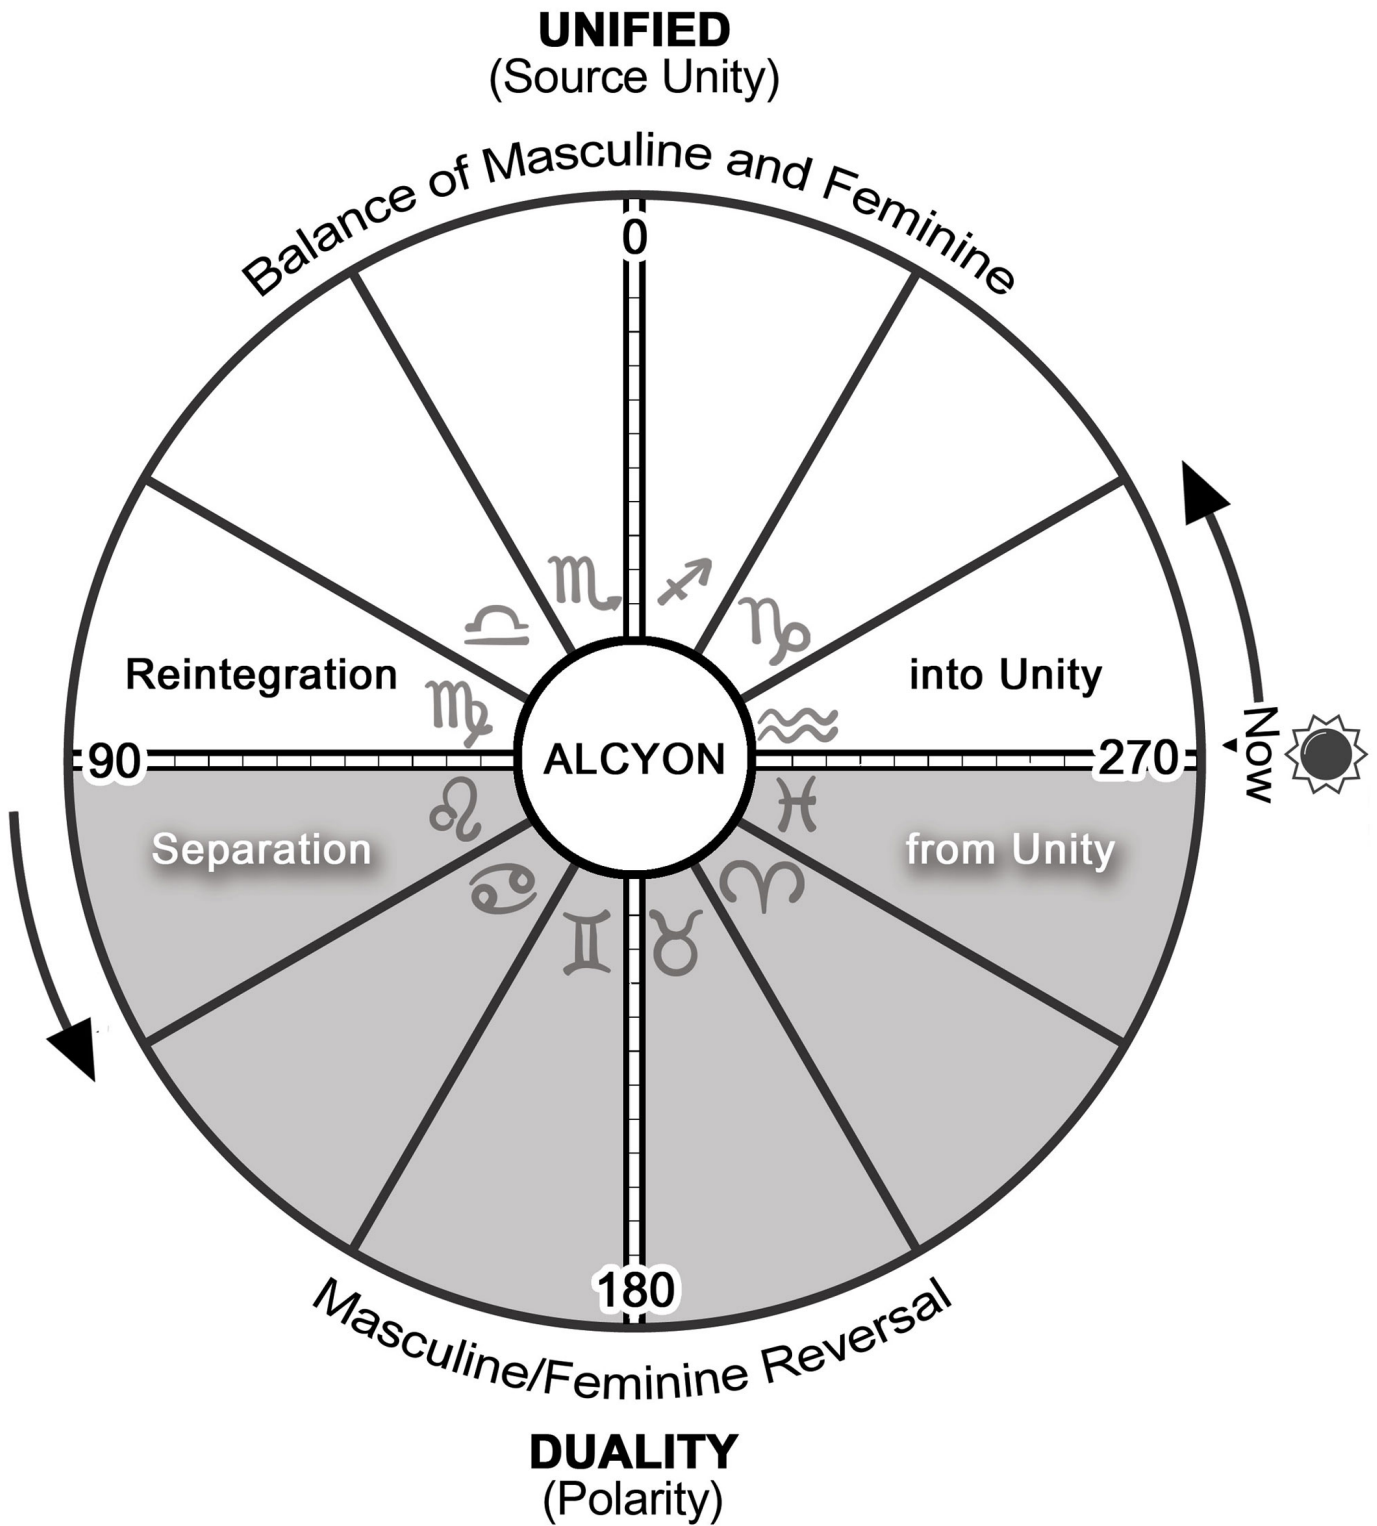

4 NORTH STARS

(Adaped from MyDarkSky.org)

One Platonic Year (26,000 years)

Earth's Precessional Cross

2160 YEARS AGO

30° TO ERECT

2000 AD (NOW)

ERECT CROSS