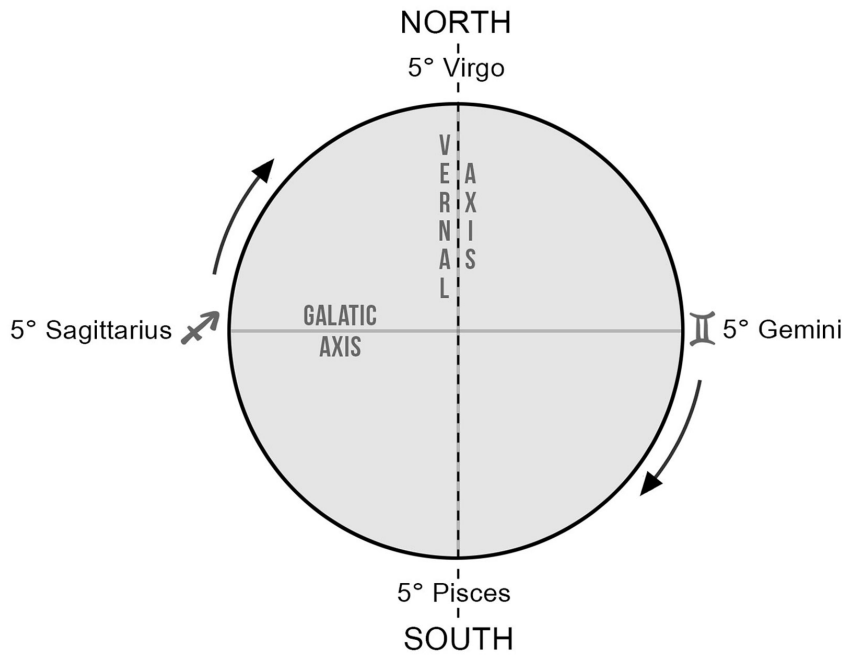

4 NORTH STARS

(Adaped from MyDarkSky.org)

One Platonic Year (26,000 years)

Earth's Precessional Cross

2160 YEARS AGO

30° TO ERECT

2000 AD (NOW)

ERECT CROSS

(Adaped from Nick Anthony Fiorenza)

Astrological Ages Through a Platonic Year (26,000 yrs.)

Astrological Ages - Attributes

Note: The Ice Age preceded the Golden Age of Leo, so the top part is the Ice Age, with the exception of the Aquarian Age, which is now.