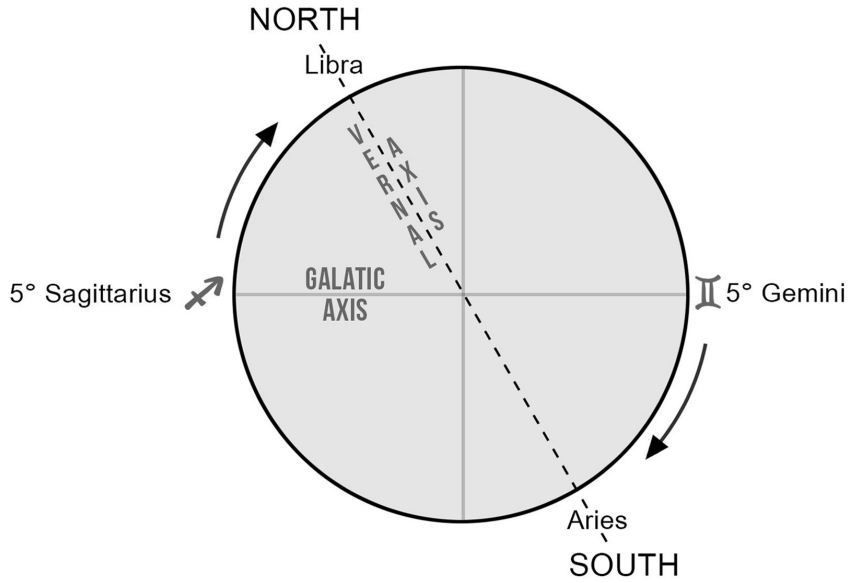

4 NORTH STARS

(Adaped from MyDarkSky.org)

One Platonic Year (26,000 years)

Earth's Precessional Cross

2160 YEARS AGO

30° TO ERECT

2000 AD (NOW)

ERECT CROSS

(Adaped from Nick Anthony Fiorenza)

Astrological Ages Through a Platonic Year (26,000 yrs.)

Astrological Ages - Attributes

Note: The Ice Age preceded the Golden Age of Leo, so the top part is the Ice Age, with the exception of the Aquarian Age, which is now.