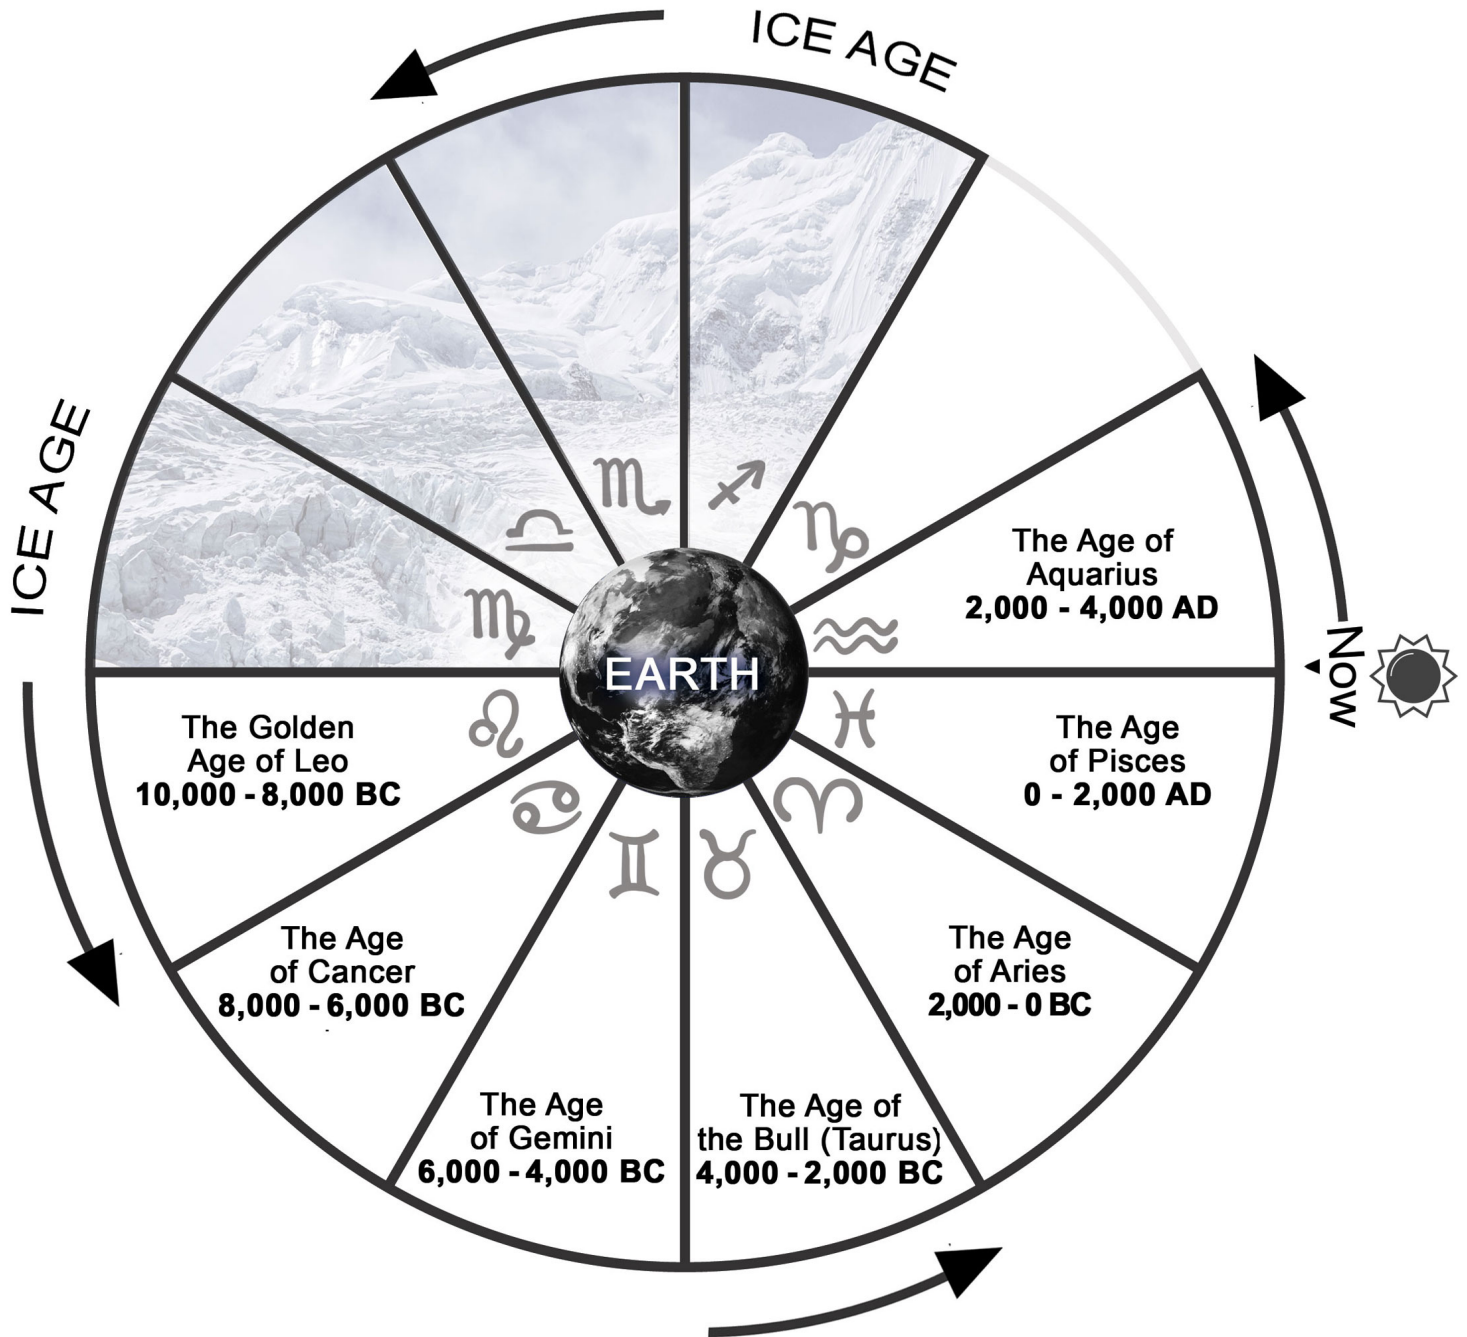

4 NORTH STARS

(Adaped from MyDarkSky.org)

One Platonic Year (26,000 years)

Earth's Precessional Cross

2160 YEARS AGO

30° TO ERECT

2000 AD (NOW)

ERECT CROSS

(Adaped from Nick Anthony Fiorenza)

Astrological Ages Through a Platonic Year (26,000 yrs.)

Astrological Ages - Attributes

Note: The Ice Age preceded the Golden Age of Leo, so the top part is the Ice Age, with the exception of the Aquarian Age, which is now.